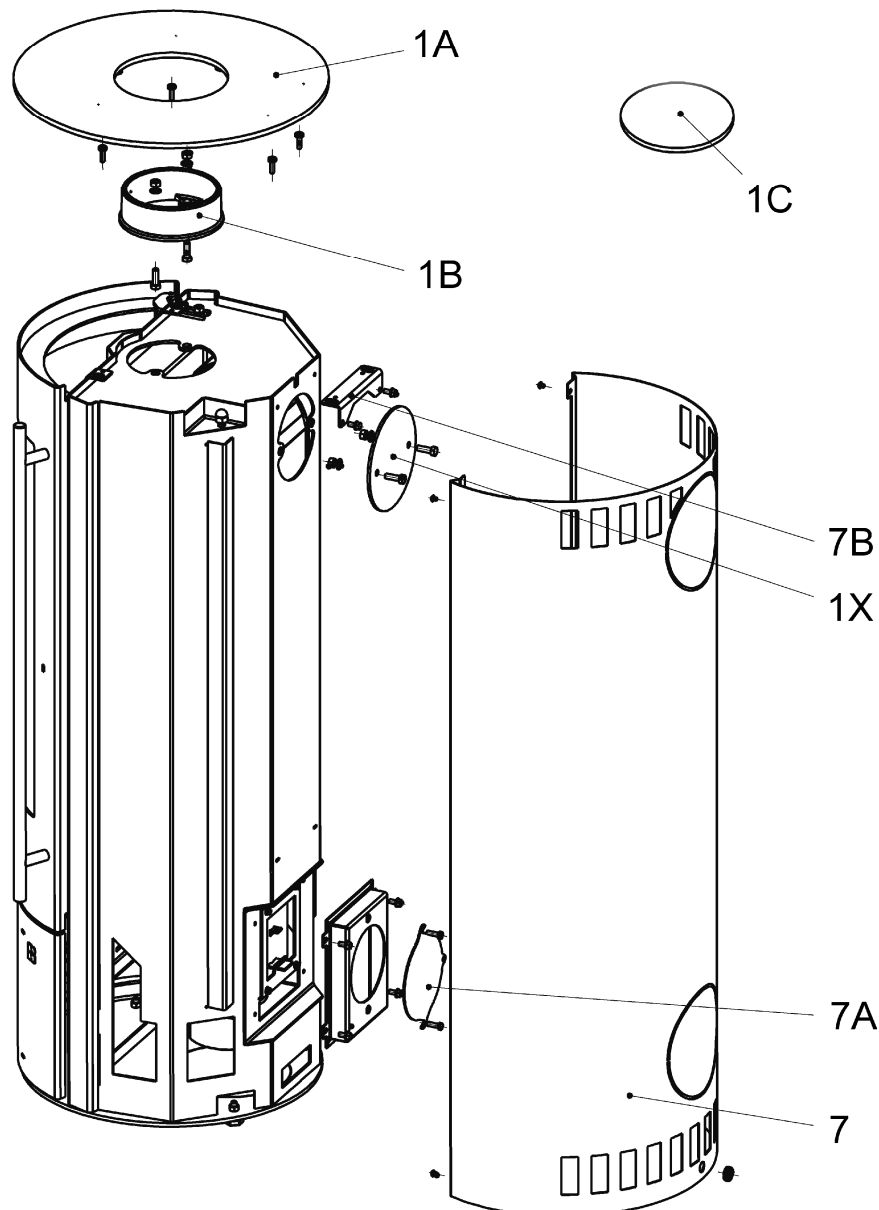

Palena Compact + Palena Plus Compact

- | | |
|--------------|---|
| 23/5751 | Palena Compact: Stahl schwarz / Steel black / Acier noir |
| 23/5751.1000 | Palena Compact: Stahl gussgrau / Steel grey / Acier gris |
| 23/5751.8000 | Palena Compact: Stahl mocca / Steel mocca / Acier mocca |
| 23/5771 | Palena Plus Compact: Stahl schwarz / Steel black / Acier noir |
| 23/5771.1000 | Palena Plus Compact: Stahl gussgrau / Steel grey / Acier gris |
| 23/5771.8000 | Palena Plus Compact: Stahl mocca / Steel mocca / Acier mocca |